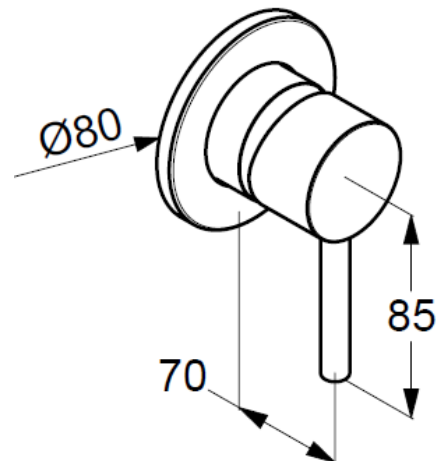

Technical Data

KLUDI BOZZ

Concealed single lever shower mixer

Article- Nr.:
389253976

Surface:
39 black matt finished

manufacturer KLUDI GmbH & Co. KG
Typ: KLUDI BOZZ
Concealed single lever shower mixer,
PN 10
Art. Nr. 389253976

concealed shower mixer
single lever mixer
trim set without pre-installation set
pre installation set KLUDI 38828Z
wall mounted
solid lever, metal
ceramic cartridge with hotwater safety device
flow rate at 3 bar = 32 l/ min.

Product Picture

Dimensional drawing

Flow rate diagram